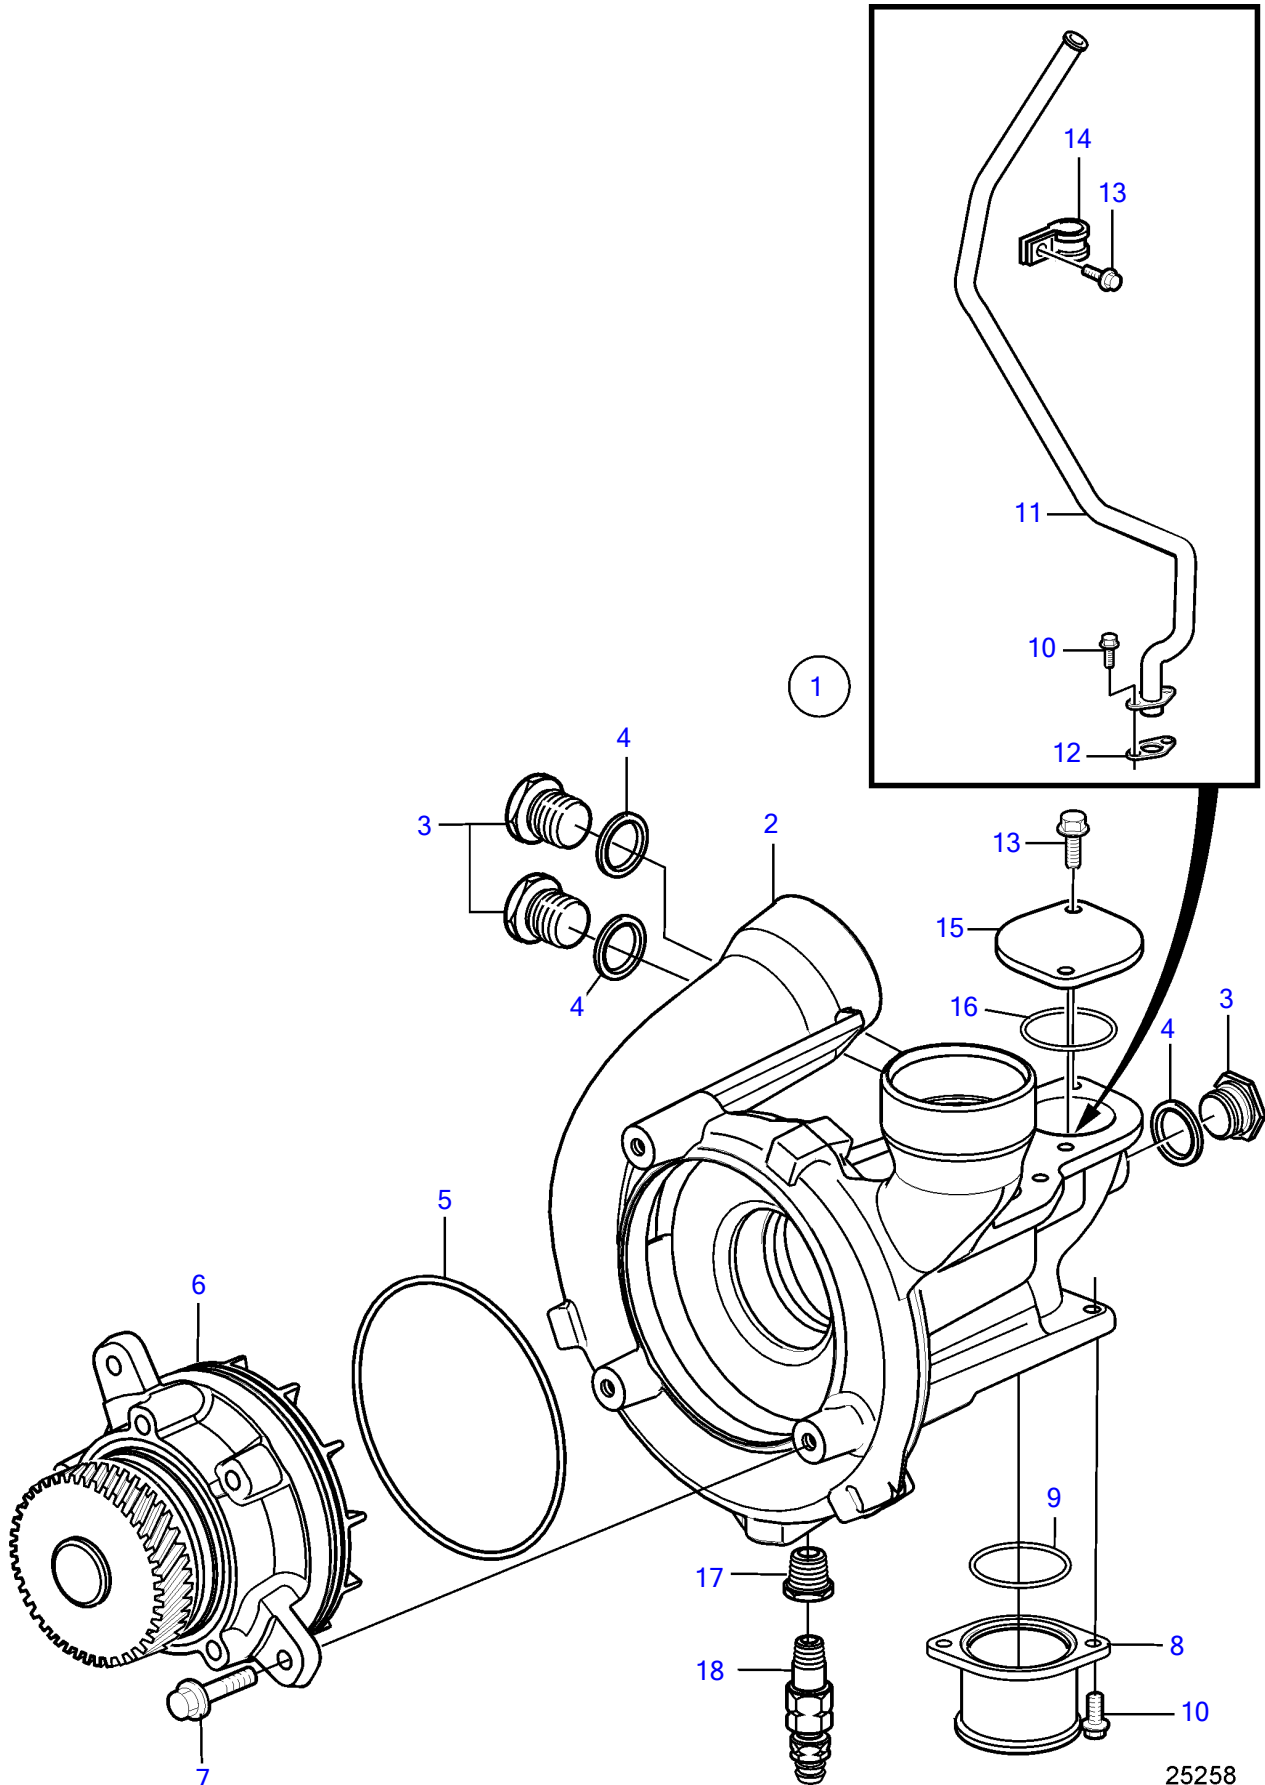

D12D-A MG, D12D-E MG

Upd:2012-02-22

25258

25258

7744530-26-5676

D12D-A MG, D12D-E MG

REF	PART NO.	QTY	DESCRIPTION	NOTES
1		1	Water pump	
2	3826608	1	• Coolant pump	Replaced by pump 21105524
	21105524	1	• Coolant pump	
3	914392	3	• Plug	
4	943908	3	• Gasket	
5	975687	1	• O-ring	
6	3803909	1	• Coolant pump	(20431135)
7	946173	3	• Flange screw	
8	3943401	1	Coolant pipe	
9	925255	1	O-ring	
10	946173	4	Flange screw	
11	3589037	1	Pressure pipe	
12	862637	1	Gasket	
13	946440	3	Flange screw	
14	947827	1	Clamp	
15	3832789	1	Flange	
16	925069	1	O-ring	
17	479954	1	Nipple	
18	949918	1	Shut-off cock	